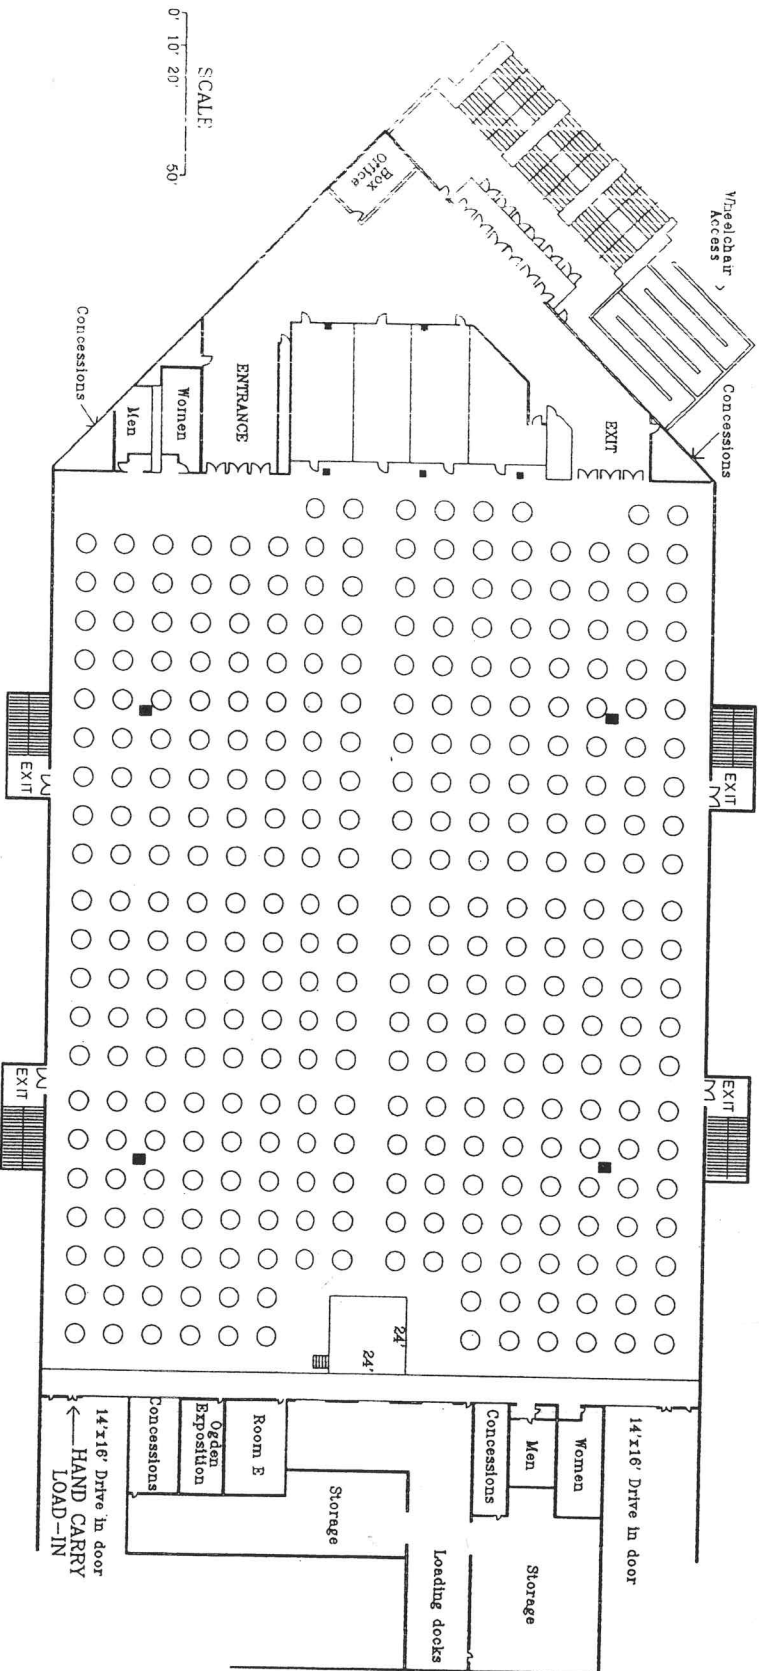

# BANQUET

MEADOWLANDS EXPOSITION CENTER  
 SECAUCUS, NEW JERSEY 336 - 72" Round Tables  
 Seating for 3,360