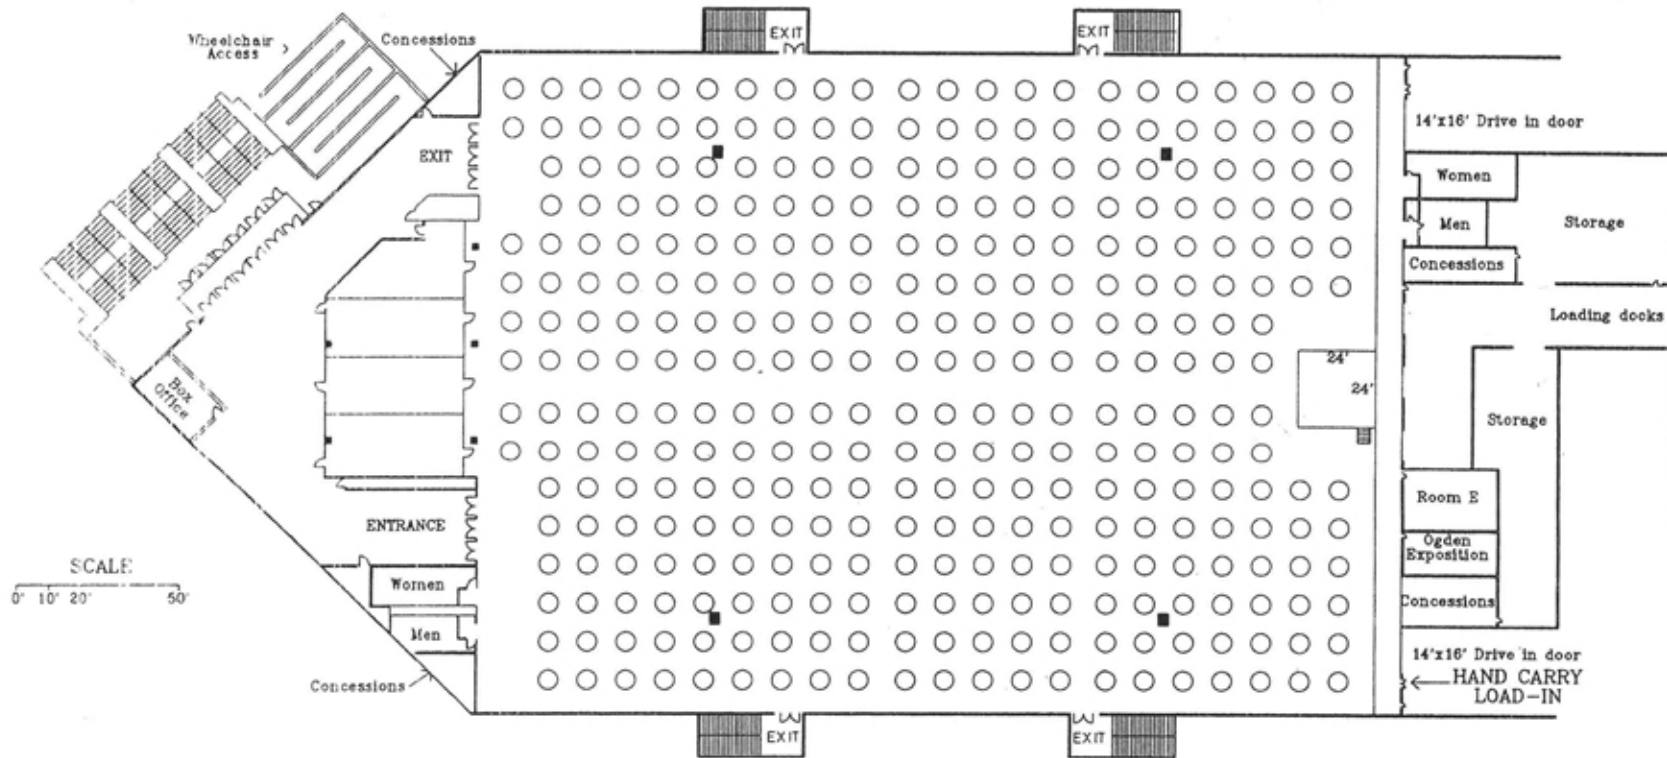

BANQUET

MEADOWLANDS EXPOSITION CENTER
 SECAUCUS, NEW JERSEY 336 - 72" Round Tables
 Seating for 3,360